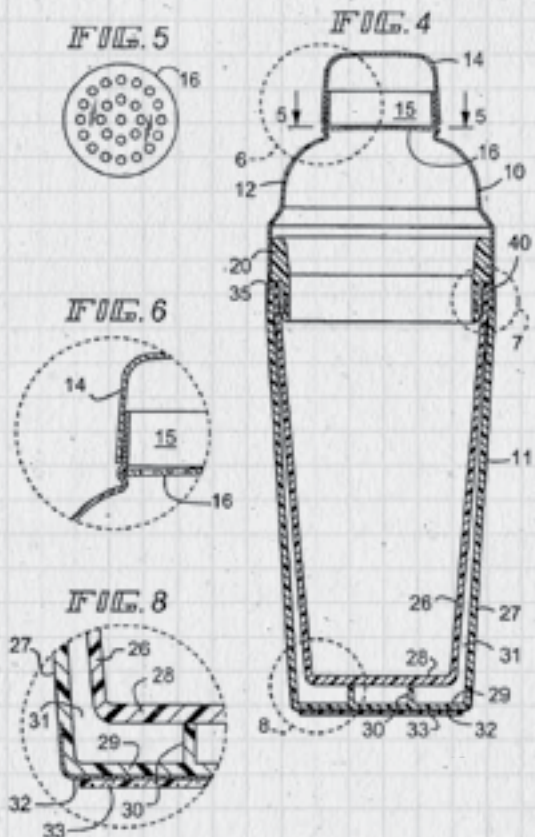

SEASONAL COCKTAILS

laser beams & red weeds [6]
cointreau . fresh lemon
orange blossom water angostura orange
soda water . hibiscus flower
cocktail style: spritzer [citrus/sparkling]

ignorance is strength [10]
xicaru silver mezcal . agave
angostura aromatic . angostura orange
cocktail style: old fashion [smoky/sweet]

leeloo dallas multipass [9]
pimm's #1 . mathilde pear liqueur
fresh lemon . jasmine green tea syrup
soda water
cocktail style: pimm's cup [fruity/refreshing]

flowers for algeron [10]
hendrick's gin . lavender chamomile syrup
fresh lemon . orange blossom water
fresh mint
cocktail style: mint julep [spirit/floral]