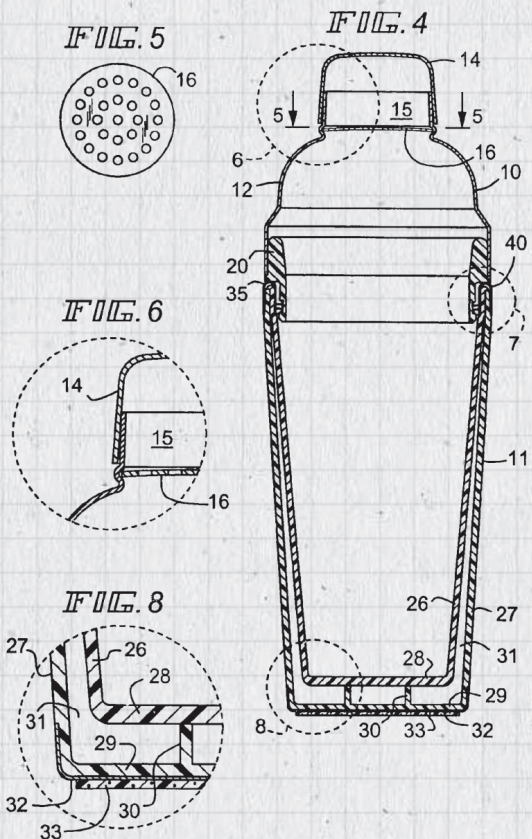

ne'w' fashion [9]
jack rye . simple syrup . angostura aromatic
angostura orange . luxardo rinse

w margarita [8]
el jimador reposado . st germain . fresh lime . agave

DRAFT COCKTAILS

perfect margarita [9]
mi campo reposado . cointreau
grand marnier . fresh sour
happy hour special: $3 at 3pm . $4 at 4pm . $5 at 5pm

old fashioned [7]
old forester rye . angostura aromatic .
angostura orange . simple syrup . orange zest
happy hour special: $3 at 3pm . $4 at 4pm . $5 at 5pm

SEASONAL COCKTAILS

electric sheep [8]
lunazul primero . jicama syrup
fresh lime . egg white . salt sprinkle
cocktail style: margarita sour [earthy/refreshing]

laser beams & red weeds [6]
cointreau . fresh lemon . orange blossom water
angostura orange . soda water . hibiscus flower
cocktail style: spritzer [citrus/sparkling]

ignorance is strength [10]
xicaru silver mezcal . agave
angostura aromatic . angostura orange
cocktail style: old fashion [smoky/sweet]

leeloo dallas multipass [9]
pimm's #1 . mathilde pear liqueur . fresh lemon
jasmine green tea syrup . soda water
cocktail style: pimm's cup [fruity/refreshing]

flowers for algernon [10]
hendrick's gin . lavender chamomile syrup
fresh lemon . orange blossom water . fresh mint
cocktail style: mint julep [spirit/floral]

botanical gardens [9]
sipsmith gin . blood orange shrub
rosemary syrup . fresh lemon
cocktail style: flirtini [citrus/refreshing]