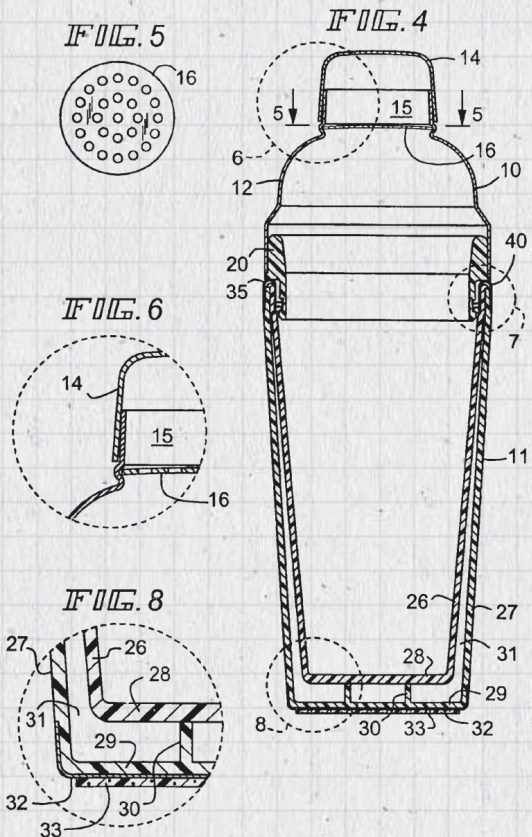

ne'w' fashion [9]
jack rye . simple syrup . angostura aromatic
angostura orange . luxardo rinse

w margarita [8]
el jimador reposado . st germain . fresh lime . agave

DRAFT COCKTAILS

perfect margarita [9]
mi campo reposado . cointreau
grand marnier . fresh sour
happy hour special: $3 at 3pm . $4 at 4pm . $5 at 5pm

old fashioned [7]
old forester rye . angostura aromatic .
angostura orange . simple syrup . orange zest
happy hour special: $3 at 3pm . $4 at 4pm . $5 at 5pm

SEASONAL COCKTAILS

electric sheep [8]
lunazul primero . jicama syrup
fresh lime . egg white . salt sprinkle
cocktail style: margarita sour [earthy/refreshing]

laser beams & red weeds [6]
cointreau . fresh lemon . orange blossom water
angostura orange . soda water . hibiscus flower
cocktail style: spritzer [citrus/sparkling]

ignorance is strength [10]
xicaru silver mezcal . agave
angostura aromatic . angostura orange
cocktail style: old fashion [smoky/sweet]

leeloo dallas multipass [9]
pimm's #1 . mathilde pear liqueur . fresh lemon
jasmine green tea syrup . soda water
cocktail style: pimm's cup [fruity/refreshing]

flowers for algernon [10]
hendrick's gin . lavender chamomile syrup
fresh lemon . orange blossom water . fresh mint
cocktail style: mint julep [spirit/floral]

botanical gardens [9]
sipsmith gin . blood orange shrub
rosemary syrup . fresh lemon
cocktail style: flirtini [citrus/refreshing]